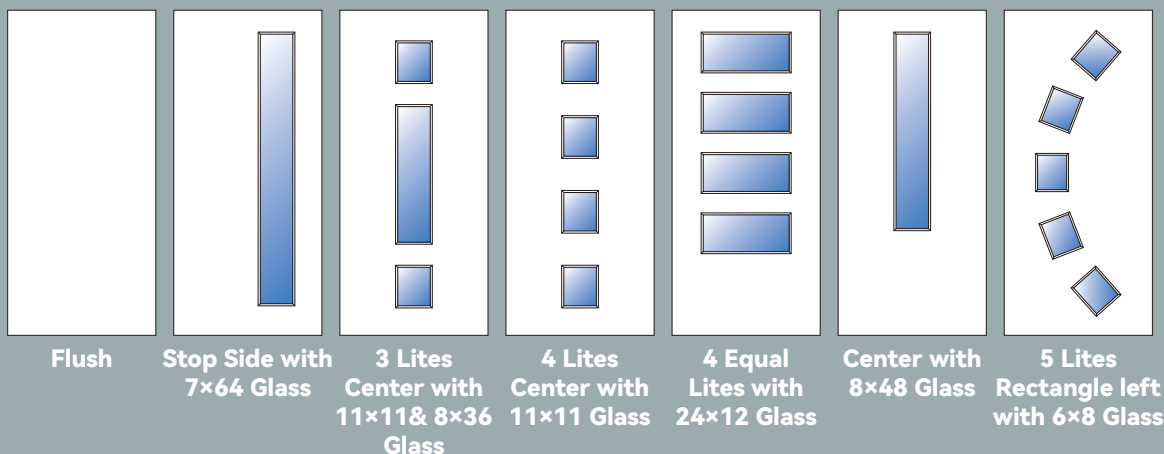

* Looking for more styles? Please ask our sales office.