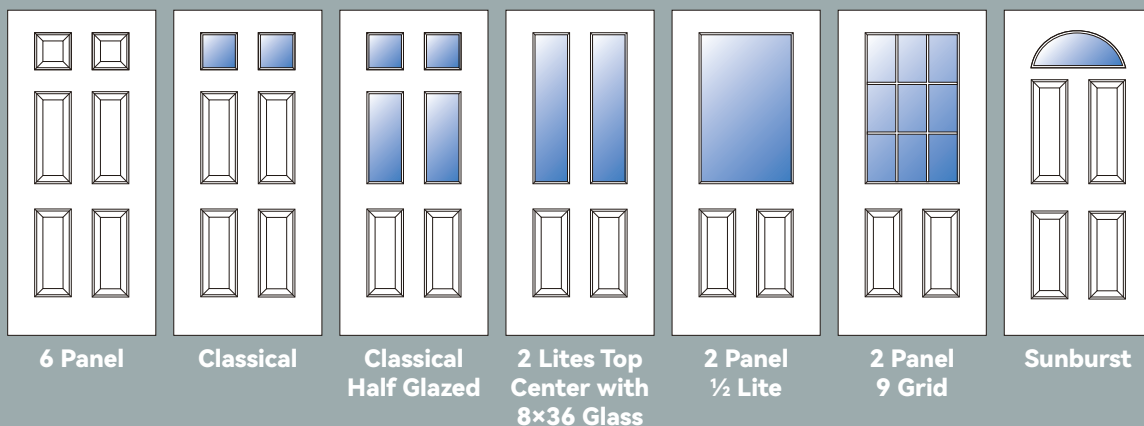

Door Options

GRP Door Range

Traditional Door Options

Style: Traditional
Finishes:
Oak
material: GRP
Composite Door
Standard door:
762x2013mm
838x2013mm
914x2013mm

Cottage Door Options

Style: Cottage
Finishes:
Oak
material: GRP
Composite Door
Standard door:
762x2013mm
838x2013mm
914x2013mm