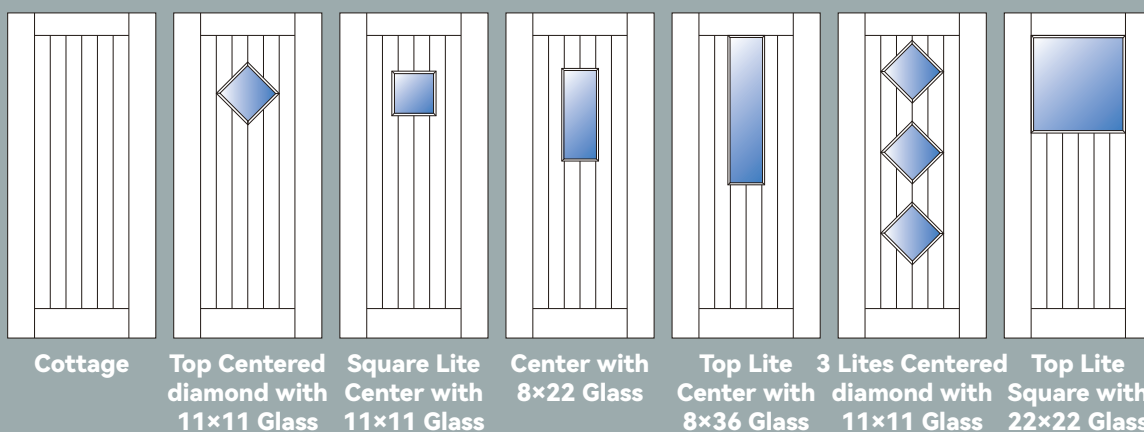

WG-F
4 Lites Center
with 11x11 Glass

WG-F
4 Equal Lites
with 24x12 Glass

Low Maintenance

Energy Efficient

Beautiful Style

Durable Quality

Safety Guarantee

Composite Frames

Best in class superior in durability & performance

Door Options

GRP Door Range

Traditional Door Options

Style: Traditional
 Finishes:
 Oak
 material: GRP
 Composite Door
 Standard door:
 762x2013mm
 838x2013mm
 914x2013mm

Cottage Door Options

Style: Cottage
 Finishes:
 Oak
 material: GRP
 Composite Door
 Standard door:
 762x2013mm
 838x2013mm
 914x2013mm

Contemporary Door Options

Style:
 Contemporary
 Finishes:
 Oak
 material: GRP
 Composite Door
 Standard door:
 762x2013mm
 838x2013mm
 914x2013mm

* Looking for more styles? Please ask our sales office.

Contemporary Range

A truly clean and minimalist design with sleek and modern crafts.

Linclastn contemporary GRP doors make us feel warm and delicate...